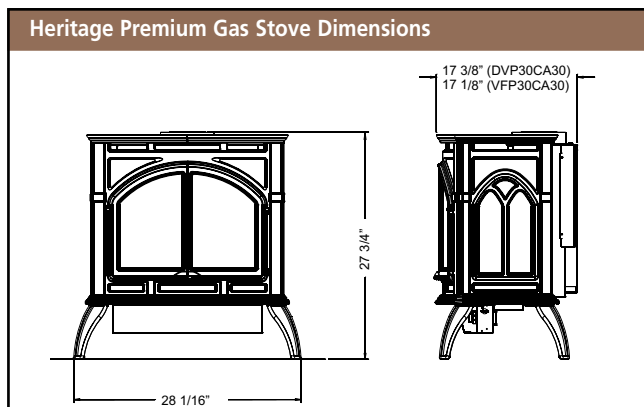

Heritage Premium Gas Stoves and Options

	Porcelain Black	Matte Black	Porcelain Mahogany	Porcelain Sand	Matte Pewter
Direct-Vent	DVP-30-CA30B	DVP-30-CA30F	DVP-30-CA30M	DVP-30-CA30S	DVP-30-CA30W
Vent-Free	VFP-30-CA30B	VFP-30-CA30F	VFP-30-CA30M	VFP-30-CA30S	VFP-30-CA30W

Cast Iron Stove Shelf Kit, Includes Left and Right	
CSK-B	Porcelain Black
CSK-F	Matte Black
CSK-M	Porcelain Mahogany
CSK-S	Porcelain Sand
CSK-W	Matte Pewter
Accessories	
CIB-3	Automatic Blower for Cast Iron Stove
DVKHP-1	Direct Vent Kit for Horizontal Run (See Price List for Vent Kit Details)
DVKVP-1	Direct Vent Kit for Vertical Run (See Price List for Vent Kit Details)
Control Options	
FRBC	Battery Operated Remote Control
FRBTC	Battery Operated Remote Control with Thermostat
FREC	Electric Remote
FWS-1	On/Off Wall Switch
TMV	Wall Thermostat - Reed Switch
TRW	Wall Thermostat - Wireless Remote

Gas Inlet	
Type of Gas (State on Order)	Natural or LP
Iron Pipe Size (N.P.T.)	1/2-inch DVP and 3/8-inch VFP
Ignition System	Standing Pilot/Piezo

Warranty	
All vent-free parts carry a 5-year limited labor warranty.	
All vented parts carry a 3-year limited warranty.	
Note: Empire Comfort Systems is committed to continuous product improvement; specifications are subject to change without notice. Flame size, shape and color will vary from photos.	

Clearances			
Side Wall	6 in.	Adjacent Corner Wall	4 in.
Back Wall	1 in.	Ceiling	36 in.