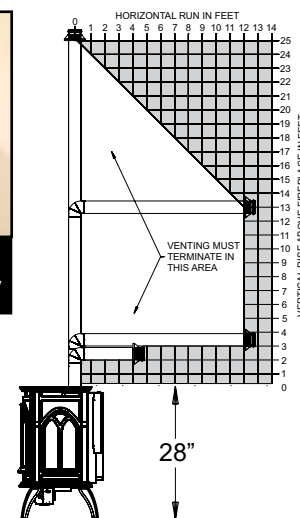

Vent-Free appliances may be installed in an aftermarket (mobile) home where not prohibited by state or local codes. The approval (G1-0504-90B) has been granted subject to the installation in compliance with CMR 248, 527 CMR 30, Massachusetts State Plumbing Code and/or the Massachusetts Fuel Gas Code.

Member of the following industry associations:

This appliance is design-certified to the ANSI standard by:

Empire Comfort Systems Inc. • 918 Freeburg Ave. • Belleville, IL 62220-2623
618-233-7420 • FAX 618-233-7097
E-mail: info@empirecomfort.com
©Empire Comfort Systems, Inc.
ECS-00805 Rev. A 2/09

Photographs represent Empire Comfort Systems products. The actual flame color and pattern may vary due to air movement, location of the product, climate, and amount and quality of insulation.