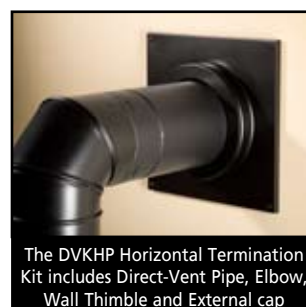

Heritage Premium Gas Stoves and Options

	Porcelain Black	Matte Black	Porcelain Mahogany	Porcelain Sand	Matte Pewter
Direct-Vent	DVP-30-CA30B	DVP-30-CA30F	DVP-30-CA30M	DVP-30-CA30S	DVP-30-CA30W
Vent-Free	VFP-30-CA30B	VFP-30-CA30F	VFP-30-CA30M	VFP-30-CA30S	VFP-30-CA30W

Cast Iron Stove Shelf Kit, Includes Left and Right	
CSK-B	Porcelain Black
CSK-F	Matte Black
CSK-M	Porcelain Mahogany
CSK-S	Porcelain Sand
CSK-W	Matte Pewter
Accessories	
CIB-3	Automatic Blower for Cast Iron Stove
DVKHP-1	Direct Vent Kit for Horizontal Run (See Price List for Vent Kit Details)
DVKVP-1	Direct Vent Kit for Vertical Run (See Price List for Vent Kit Details)
Control Options	
FRBC	Battery Operated Remote Control
FRBTC	Battery Operated Remote Control with Thermostat
FREC	Electric Remote
FWS-1	On/Off Wall Switch
TMV	Wall Thermostat - Reed Switch
TRW	Wall Thermostat - Wireless Remote

Gas Inlet	
Type of Gas (State on Order)	Natural or LP
Iron Pipe Size (N.P.T.)	1/2-inch DVP and 3/8-inch VFP
Ignition System	Standing Pilot/Piezo

Warranty	
All vent-free parts carry a 5-year limited labor warranty.	
All vented parts carry a 3-year limited warranty.	
Note: Empire Comfort Systems is committed to continuous product improvement; specifications are subject to change without notice. Flame size, shape and color will vary from photos.	

Clearances			
Side Wall	6 in.	Adjacent Corner Wall	4 in.
Back Wall	1 in.	Ceiling	36 in.

Vent-Free appliances may be installed in an aftermarket (mobile) home where not prohibited by state or local codes. The approval (G1-0504-90B) has been granted subject to the installation in compliance with CMR 248, 527 CMR 30, Massachusetts State Plumbing Code and/or the Massachusetts Fuel Gas Code.

Member of the following industry associations: