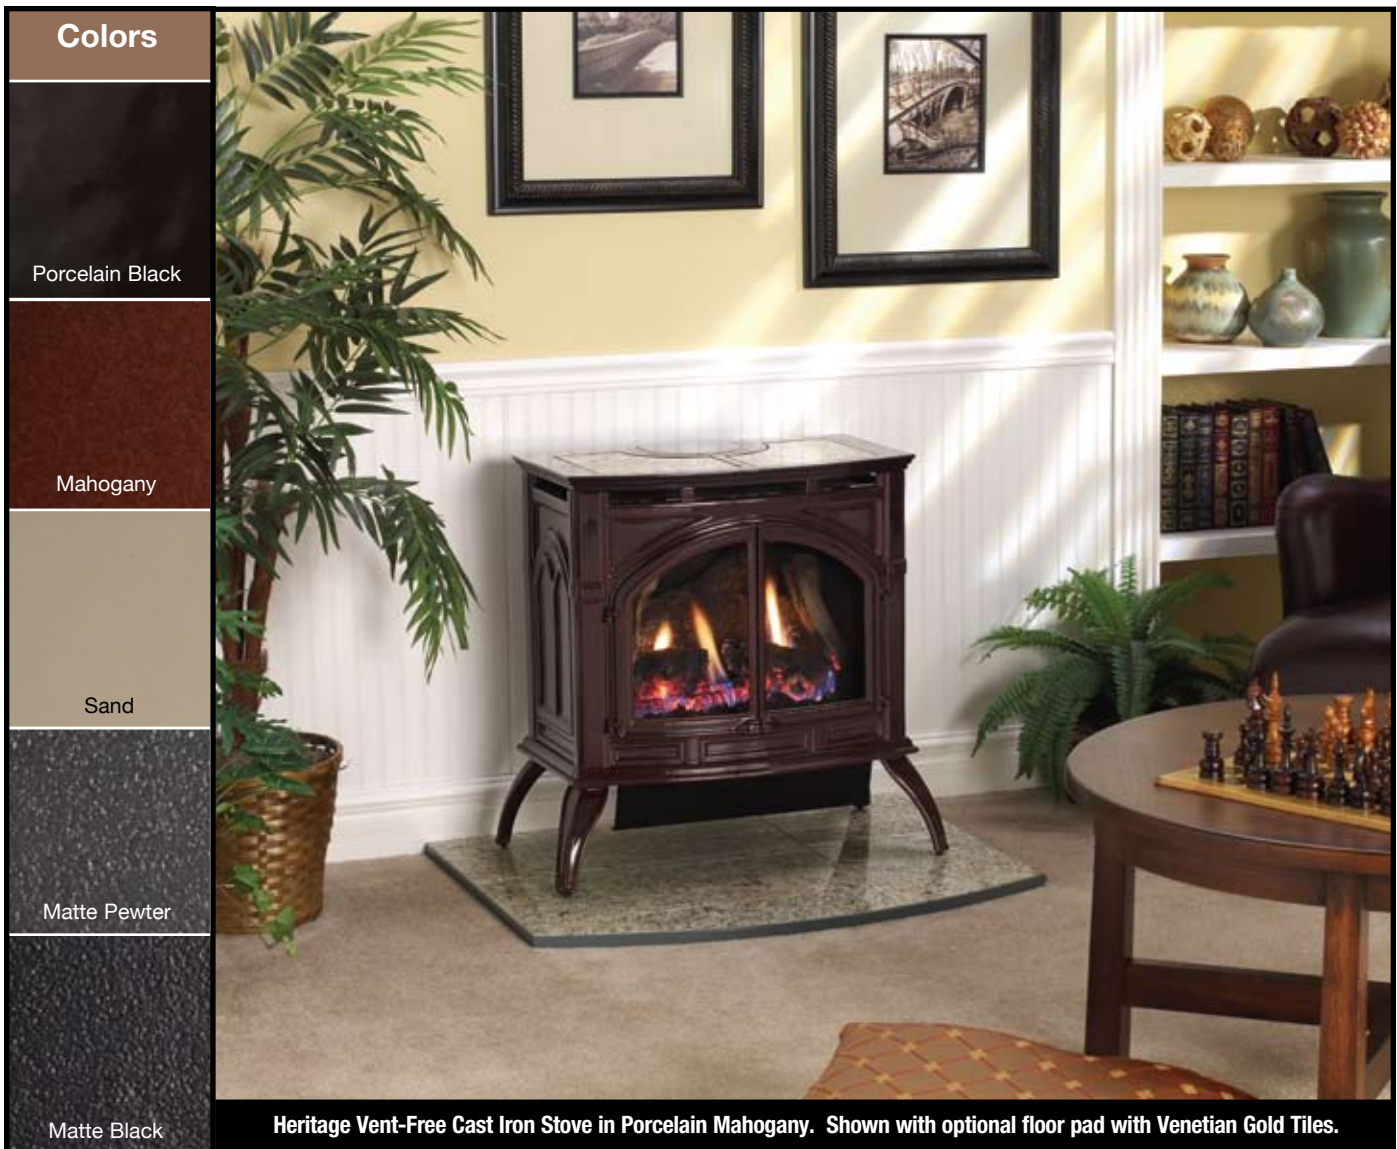

Heritage Vent-Free Cast Iron Stove in Porcelain Mahogany. Shown with optional floor pad with Venetian Gold Tiles.

Heritage Premium Gas Stoves

Bring the warmth and beauty of White Mountain Hearth into your home with a Heritage Series cast iron stove.

Heritage Stoves are available in five finishes – enough choices to suit any décor.

Our contemporary single-arch design features fully operable decorative cast iron doors on durable lift-pin hinges that swing open 180 degrees.

Our traditional stove finishes – matte black, porcelain black, and porcelain sand – are joined by our new porcelain mahogany (with light and dark accents) and our oh-so-contemporary matte pewter paint.

Each of our porcelain finishes starts with a hand-applied pigment and glass mixture that's oven fired to 1,500 degrees Fahrenheit to produce a rich durable coating that both softens and highlights edges. Our porcelain finishes capture and reflect room light for exceptional visual interest.

Our matte finishes, in pewter or black, show off every exquisitely intricate line and edge of the Heritage Stove casting, from the geometric crosshatch detail to the raised ribs along the classically curved legs.

The optional side shelf sets, available in every stove color, install in seconds to create an old-world look for your Heritage stove.

Floor pads are available, but not required. The Heritage Stove may be placed directly on carpet or tile.

The unique burner system, designed specifically to fit the Heritage stove, features precision-port technology to produce vibrant flames. The all-new ceramic material burner glows just like an actual ember bed. Topped off with the hand-painted six-piece all-new ceramic log set, the effect is as realistic as a gas-fired hearth system gets and guaranteed to keep you and your guests mesmerized for hours.