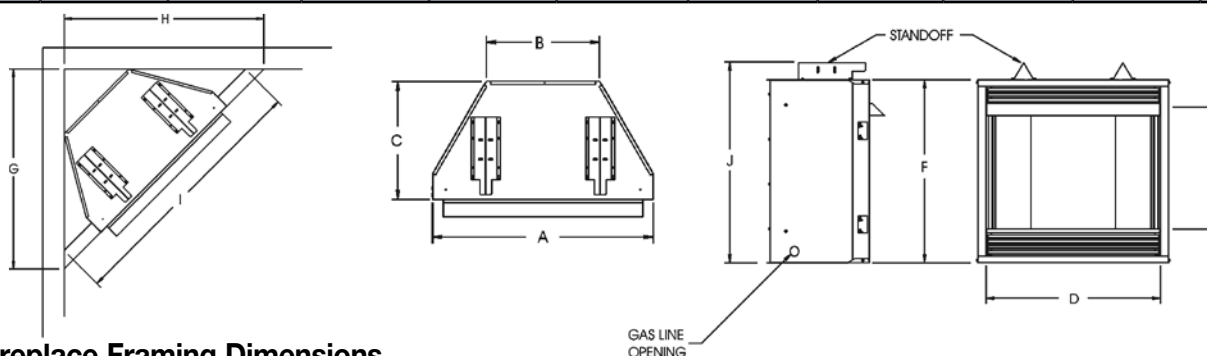

Vail Fireplace Specifications

Model	A	B	C	D	E	F	G	H	I	J
Vail 24	22 5/8	17 1/4	11	21	17 9/16	26 1/2	27 3/4	27 3/4	37 1/2	N/A
Vail 26	30	25	13 1/8	26	18 1/8	30 1/4	36 1/4	36 1/4	51 1/4	N/A
Vail 32	34	29	17 3/8	31	22 7/8	32 3/4	44 7/16	44 7/16	55 7/8	35 3/4
Vail 36	39	34	17 3/8	36	24 7/8	34 3/4	48	48	60 7/8	37 3/4

Vail Fireplace Framing Dimensions

Model	Framing Width	Framing Height	Framing Depth
Vail 24	23 1/4	27	11 1/2
Vail 26	30 1/2	30 3/4	13 1/4
Vail 32	34 1/2	36 1/4	17 7/8
Vail 36	39 1/2	38 1/4	17 7/8

Vail Mantel Specifications

Model	A Top Width	B Top Depth	C Height	D Cabinet Width	E Cabinet Depth	F Opening Width	G Opening Height	H Inside Depth	I Base Width	J Base Depth	K Base Height	L Corner Depth	Fits
EMF-22	38 3/8	13 1/4	38 1/2	35	12 3/8	23	26 3/4	11 3/4	24 1/2	17 3/8	3 1/4		Vail 24
EMBF-1S	56 3/4	22 1/4	51 3/8	49	19 1/8	34 1/2	33 3/4	18 1/2	38 1/2	22 1/2	3 1/4		Vail Premium 32
EMBF-8S	62 3/4	22 1/4	53 3/8	55	19 1/8	40 1/2	35 3/4	18 1/2	44 1/2	22 1/2	3 1/4		Vail Premium 36
EMBF-11S	45 3/8	17 1/4	41	39 1/2	14 5/8	30	30 1/2	14	41	16 1/4	3 1/4		Vail 26
EMC-22	42 1/2	24 5/8	38 1/2	40 5/8	30 1/8	23	26 3/4	23 1/4	24 1/2	11 7/8	3 1/4	27 7/8	Vail 24
EMBC-1S	63	37 1/4	51 3/8	57 3/4	44 1/2	34 1/2	33 3/4	33 1/2	38 1/2	20 3/4	3 1/4	40	Vail Premium 32
EMBC-8S	69	40 1/4	53 3/8	63 3/4	48 3/4	40 1/2	35 3/4	36 1/2	44 1/2	20 3/4	3 1/4	43	Vail Premium 36
EMBC-11S	53 5/8	32 5/8	41	49 7/8	38	31	30 1/2	30 1/4	41	16 5/8	3 1/4	33 7/8	Vail 26

Mantels available in cherry, dark oak, oak, white, unfinished hardwood, and unfinished oak.