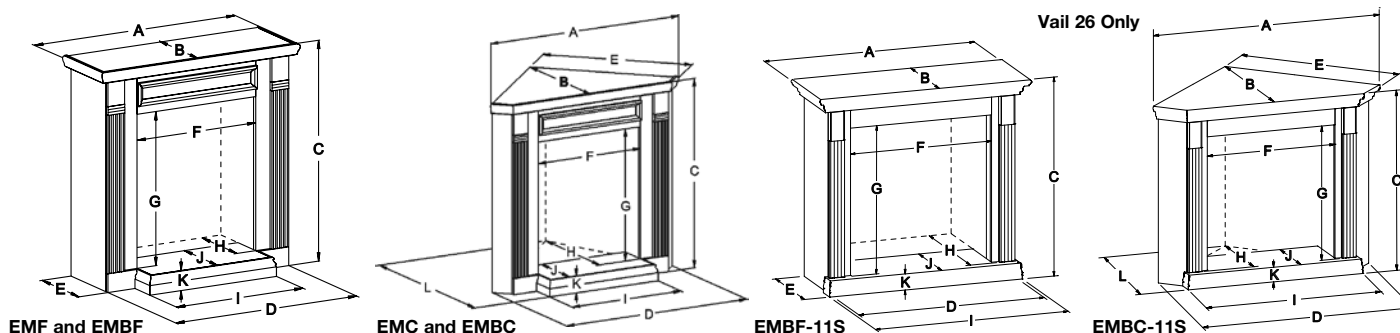

Gas Inlet		Warranty
Type of Gas (State on Order)	Natural or LP	All parts carry a 5-year limited warranty with a 5-year limited labor warranty.
Iron Pipe Size (N.P.T.)	3/8 inch	
Ignition System	Standing Pilot/Piezo	

Vent-Free appliances may be installed in an aftermarket (mobile) home where not prohibited by state or local codes. The approval (G1-0504-90B) has been granted subject to the installation in compliance with CMR 24B, 527 CMR 30, Massachusetts State Plumbing Code and/or the Massachusetts Fuel Gas Code.

Empire Comfort Systems is committed to continuous product improvement; specifications are subject to change without notice. Flame size, shape, and color will vary from photos. Our mantels feature natural veneers and hand-rubbed finishes - wood grain and color will vary. Adjust light levels and use "natural light" incandescent bulbs to enhance the dramatic look for your wooden mantel.

Empire Comfort Systems, Inc.
918 Freeburg Ave.
Belleville, IL 62222-0529
E-mail: info@empirecomfort.com

Member of the following industry associations:

This appliance is design-certified to the ANSI standard by:

WMH-550 Rev A 3/09
The ECS, Empire Comfort Systems and White Mountain Hearth names and logos are registered U.S. trademarks.