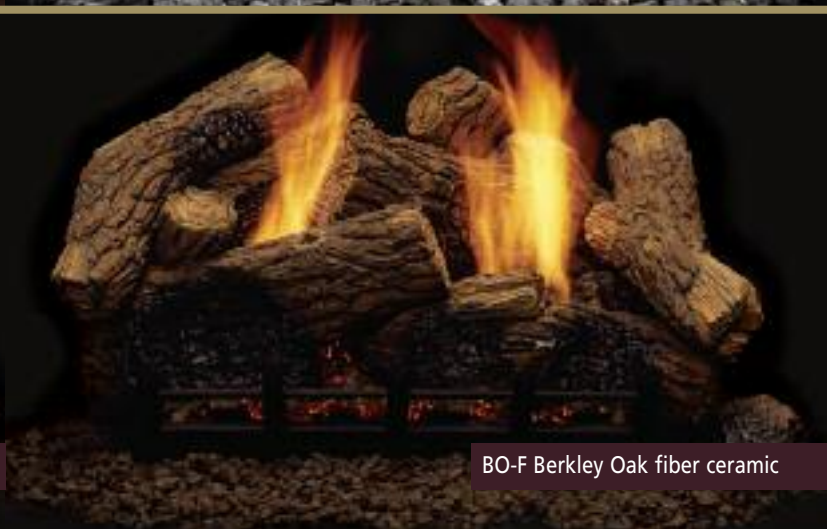

Universal andirons

EYF-F Charred Hickory fiber ceramic

DEB Ember Blaze Aged Hickory fiber ceramic

BO-R Berkley Oak refractory cement

BO-F Berkley Oak fiber ceramic

VENT FREE GAS LOGS

Like our vented gas logs, the vent free gas logs from Monessen offer the realistic look of a wood fire but without the hassle.