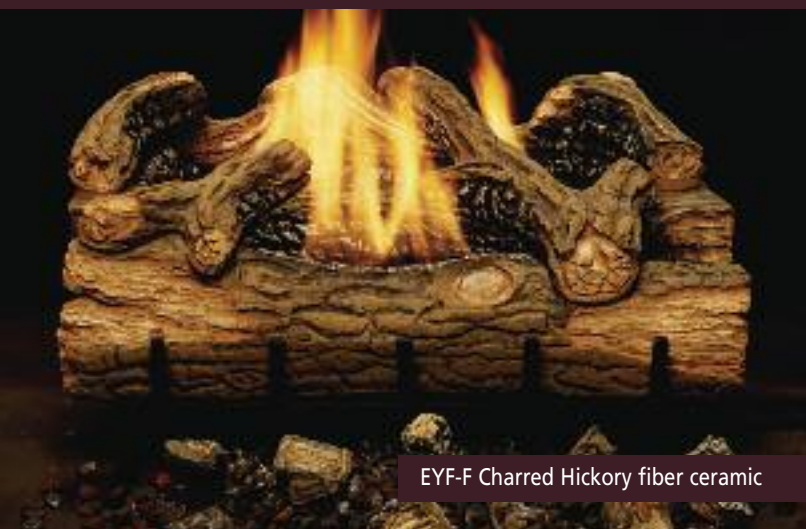

Universal andirons

EYF-F Charred Hickory fiber ceramic

DEB Ember Blaze Aged Hickory fiber ceramic

BO-R Berkley Oak refractory cement

BO-F Berkley Oak fiber ceramic

VENT FREE GAS LOGS

Like our vented gas logs, the vent free gas logs from Monessen offer the realistic look of a wood fire but without the hassle.