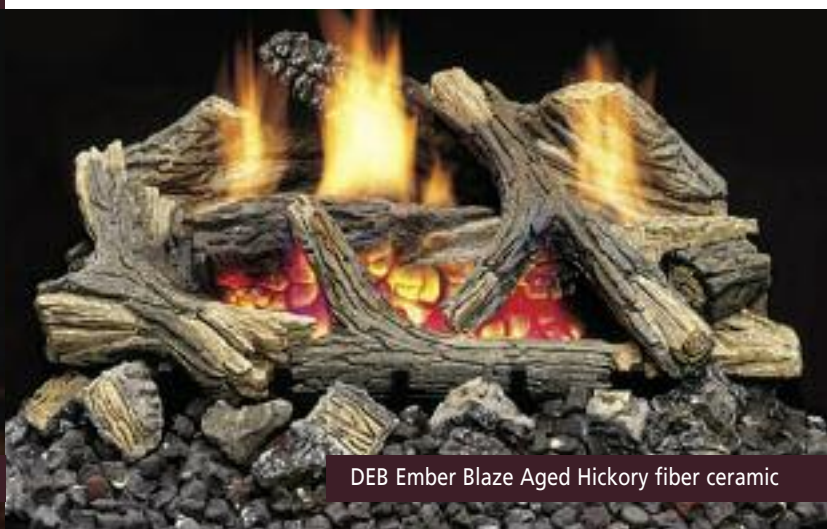

Universal andirons

EYF-F Charred Hickory fiber ceramic

DEB Ember Blaze Aged Hickory fiber ceramic

BO-R Berkley Oak refractory cement

BO-F Berkley Oak fiber ceramic

VENT FREE GAS LOGS

Like our vented gas logs, the vent free gas logs from Monessen offer the realistic look of a wood fire but without the hassle.