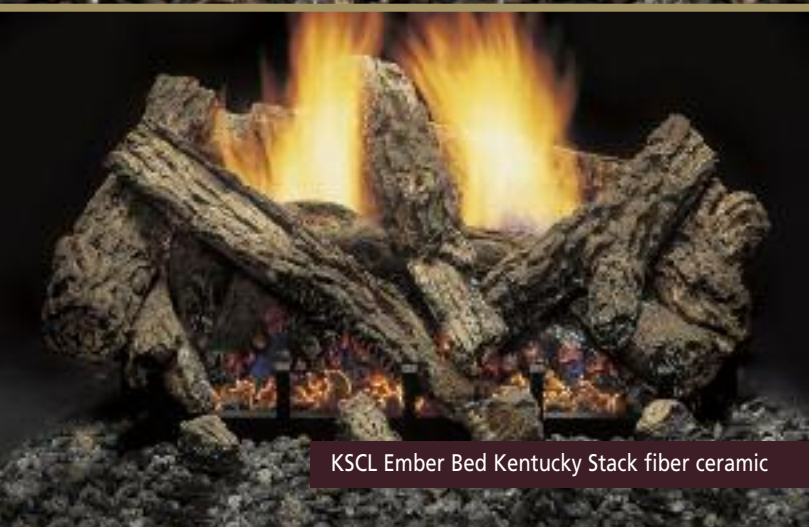

CTCL Charred Timber fiber ceramic

KSCL Ember Bed Kentucky Stack fiber ceramic